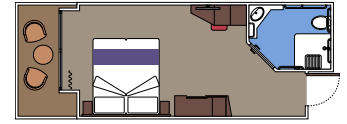

The images are representative only. Size, layout and furniture may vary (within the same cabin category).

Cabin size (m²)

Balcony size (m²)

Deck location

Accommodating up to

BALCONY

INCLUDED FACILITIES

- Sitting area with sofa
- Comfortable double bed or single beds (on request)
- Bathroom with shower or bathtub, vanity area with hairdryers
- Interactive TV, telephone, safe, minibar and air conditioning
- Wifi connection available (for a fee)

STUDIO INTERIOR

IS

 ≈12
  5-14
  1

› Single use

The images are representative only. Size, layout and furniture may vary (within the same cabin category).

 Cabin size (m²)

 Balcony size (m²)

 Deck location

 Accommodating up to

FACILITIES FOR GUESTS WITH DISABILITIES OR REDUCED MOBILITY

DELUXE BALCONY WITH PARTIAL VIEW FOR GUESTS WITH DISABILITIES OR REDUCED MOBILITY

MSC YACHT CLUB

Available in:

- › **MSC Yacht Club Deluxe Suite (YC1)**
cabin size 29m²; balcony size 5m²; deck 15

BALCONY

Available in:

- › **Deluxe Balcony (BR3)**
cabin size 22m²; balcony size 16m²; high deck location (deck 13)
- › **Deluxe Balcony (BR2)**
cabin size 22m²; balcony size 16m²; medium deck location (deck 11-12)
- › **Deluxe Balcony (BR1)**
cabin size 21-22m²; balcony size 5-16m²; low deck location (deck 9-10)
- › **Deluxe Balcony with partial view (BP)**
cabin size 22m²; balcony size 16m²; deck 8-14