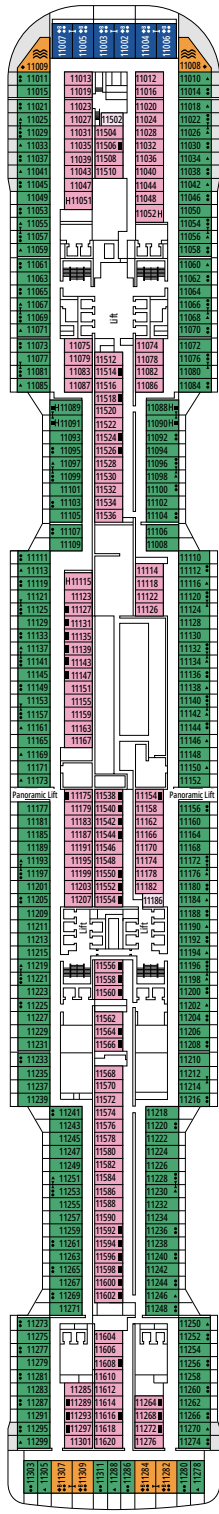

DECK 11
FERNANDO DE NORONHA