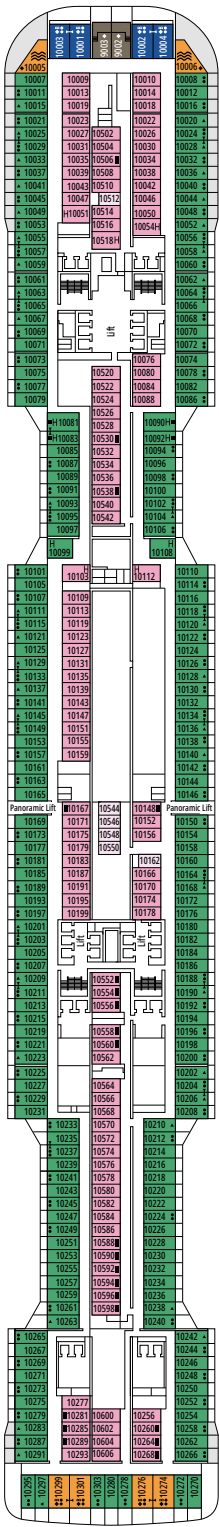

DECK 10
ROSS SEA