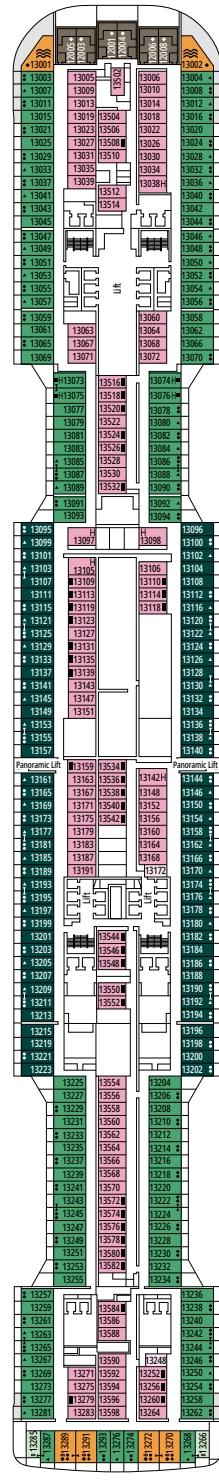

DECK 13
ZAKYNTHOS