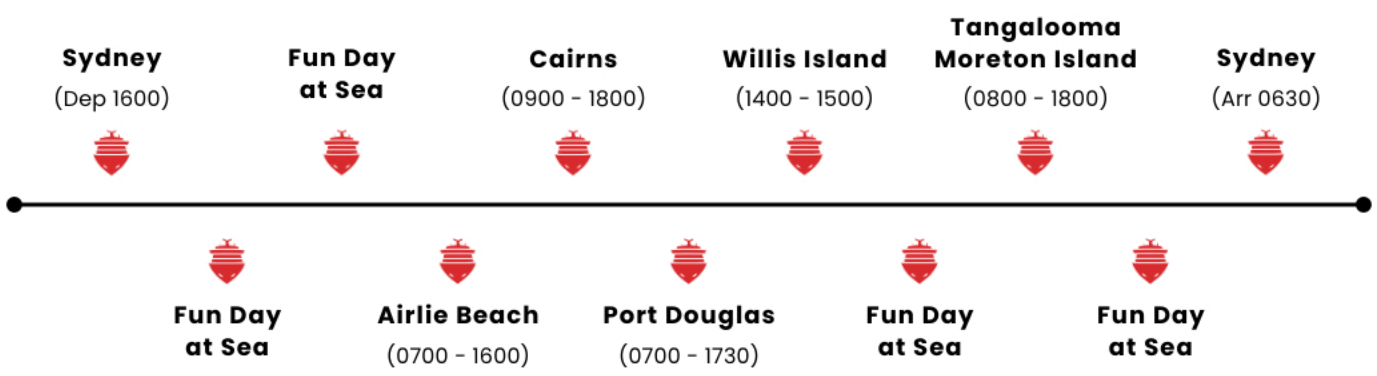

10 Days From Great Barrier Reef

SAILING DATES 2025					
JUN	23	JUL	21	AUG	04

Ship - Carnival Splendor

For more information and bookings, please contact:

CruiseBay

201-202, 2nd Floor, Jewel Tower, Koregaon Park, Pune 411001